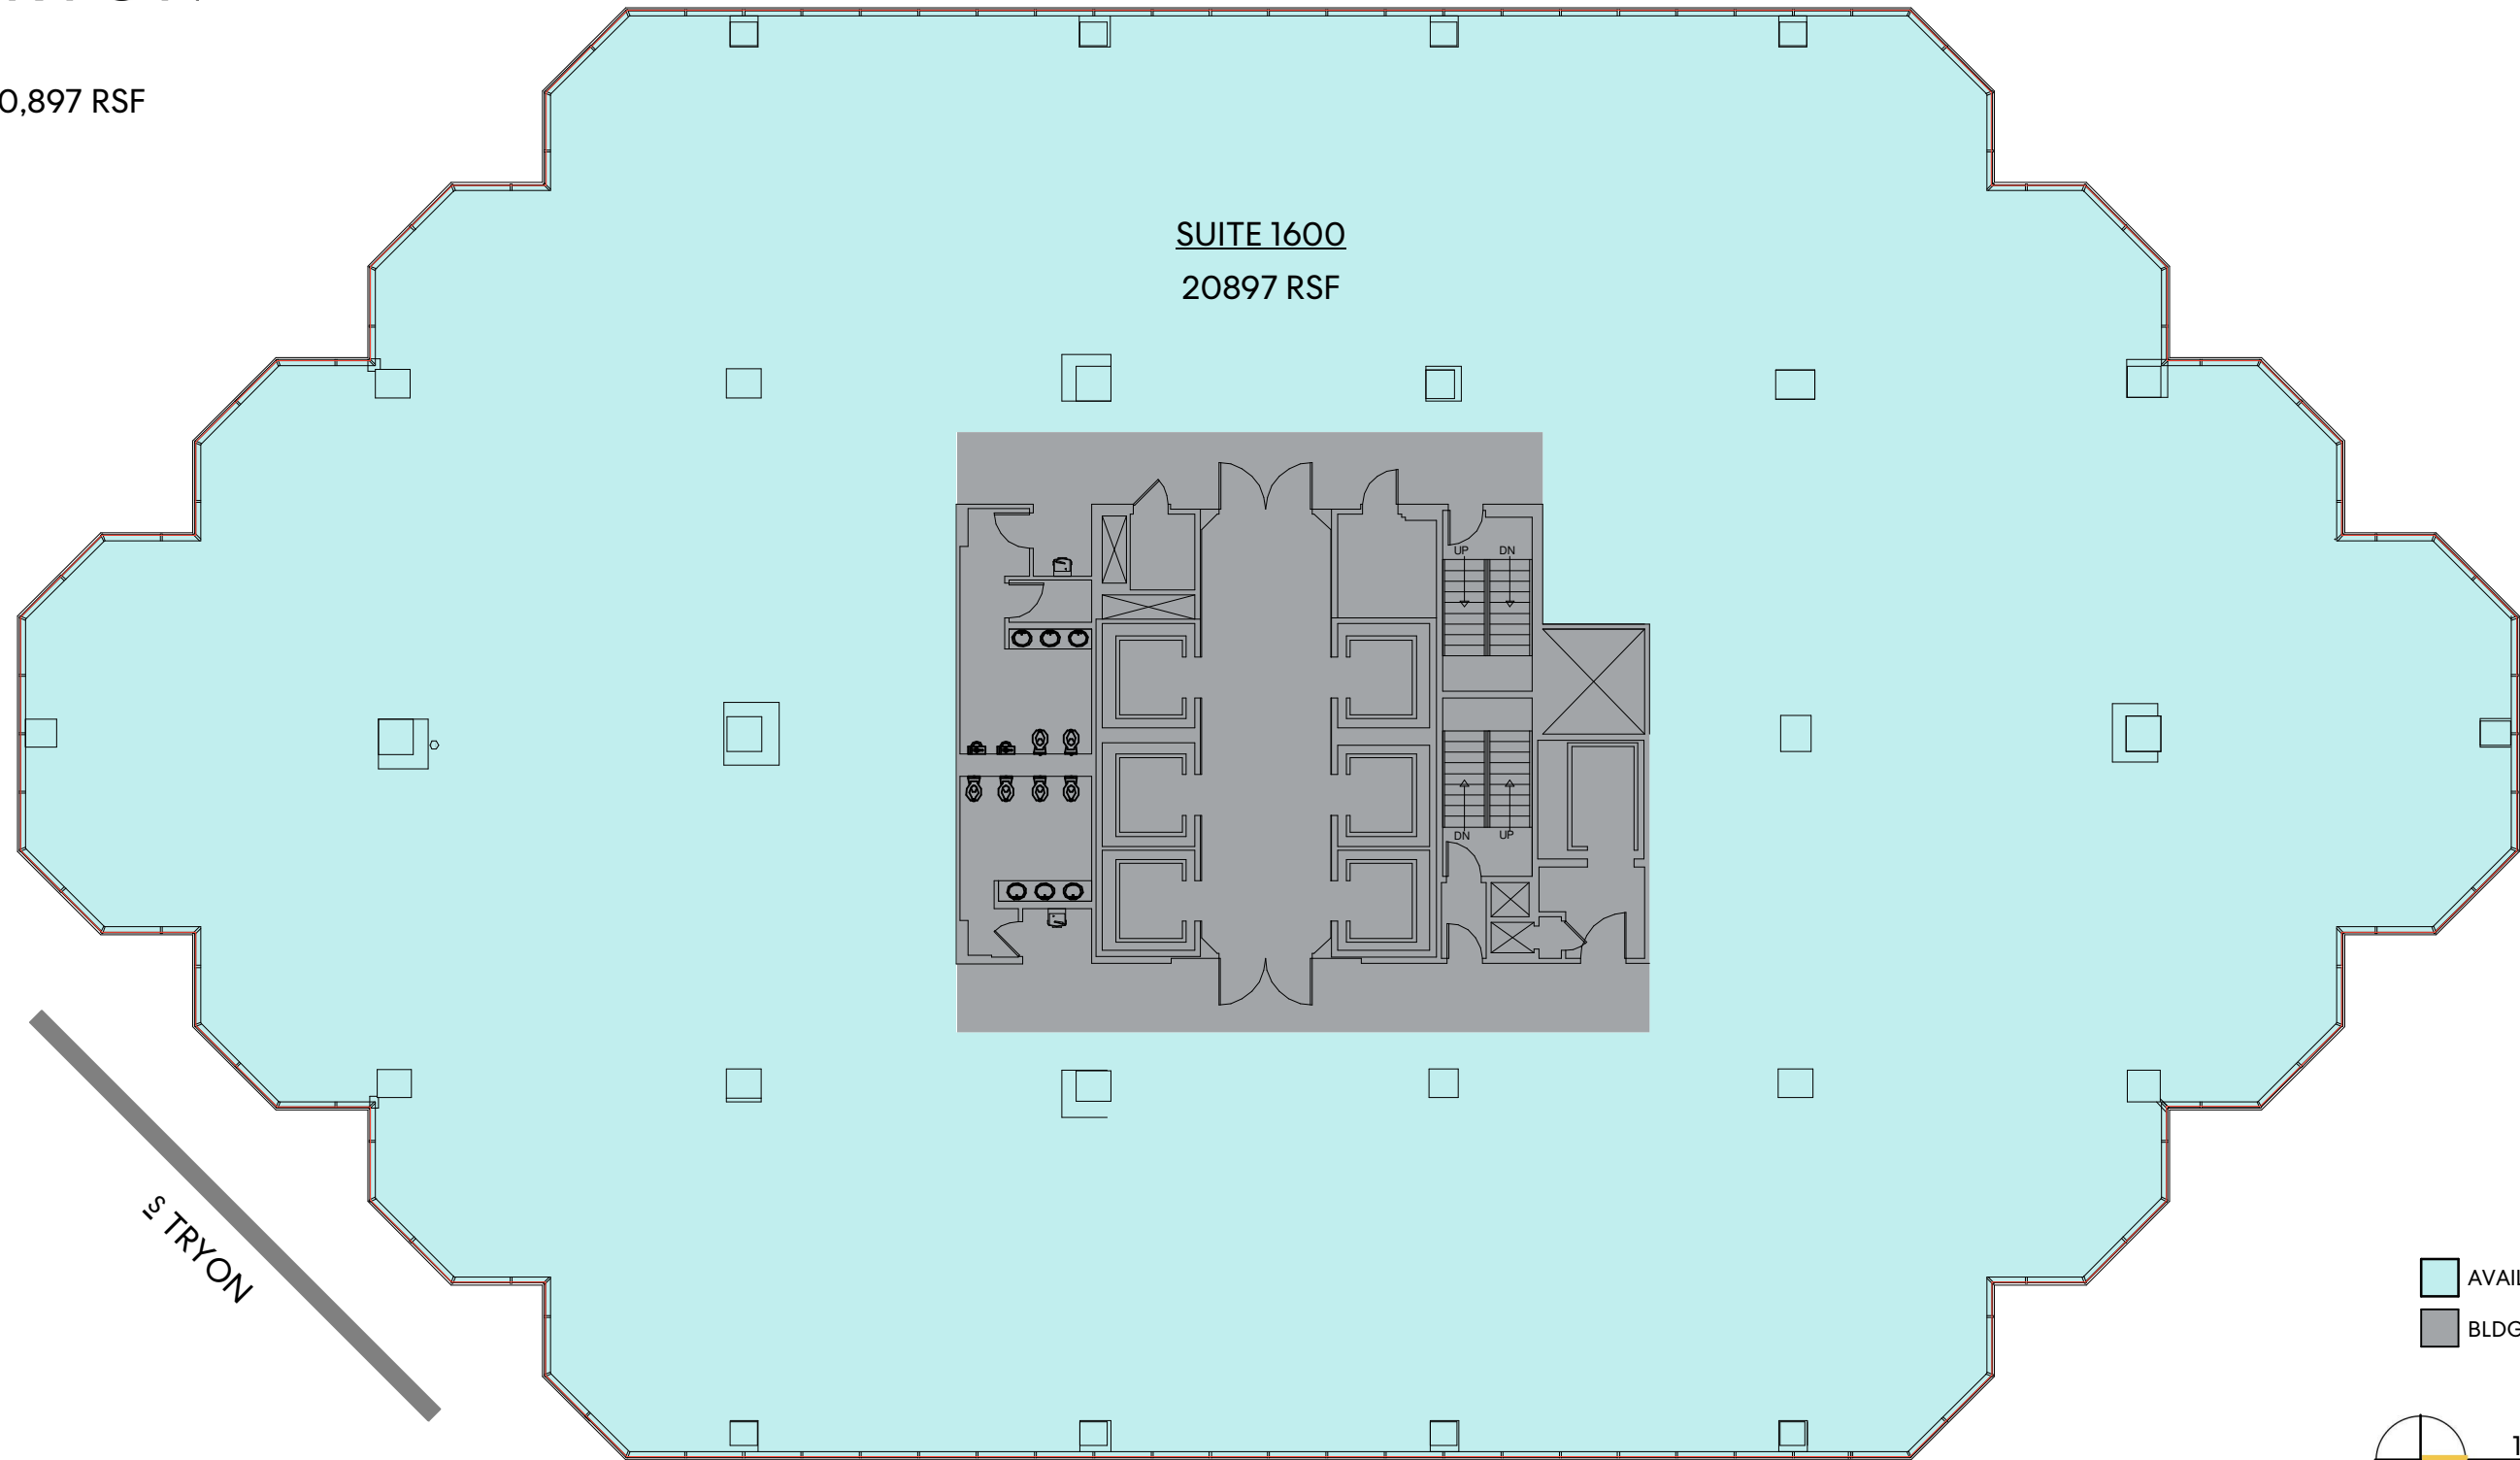

128 S TRYON

SUITE 1600 - 20,897 RSF

SUITE 1600
20897 RSF

S TRYON

-  AVAILABLE SUITE
-  BLDG CORE