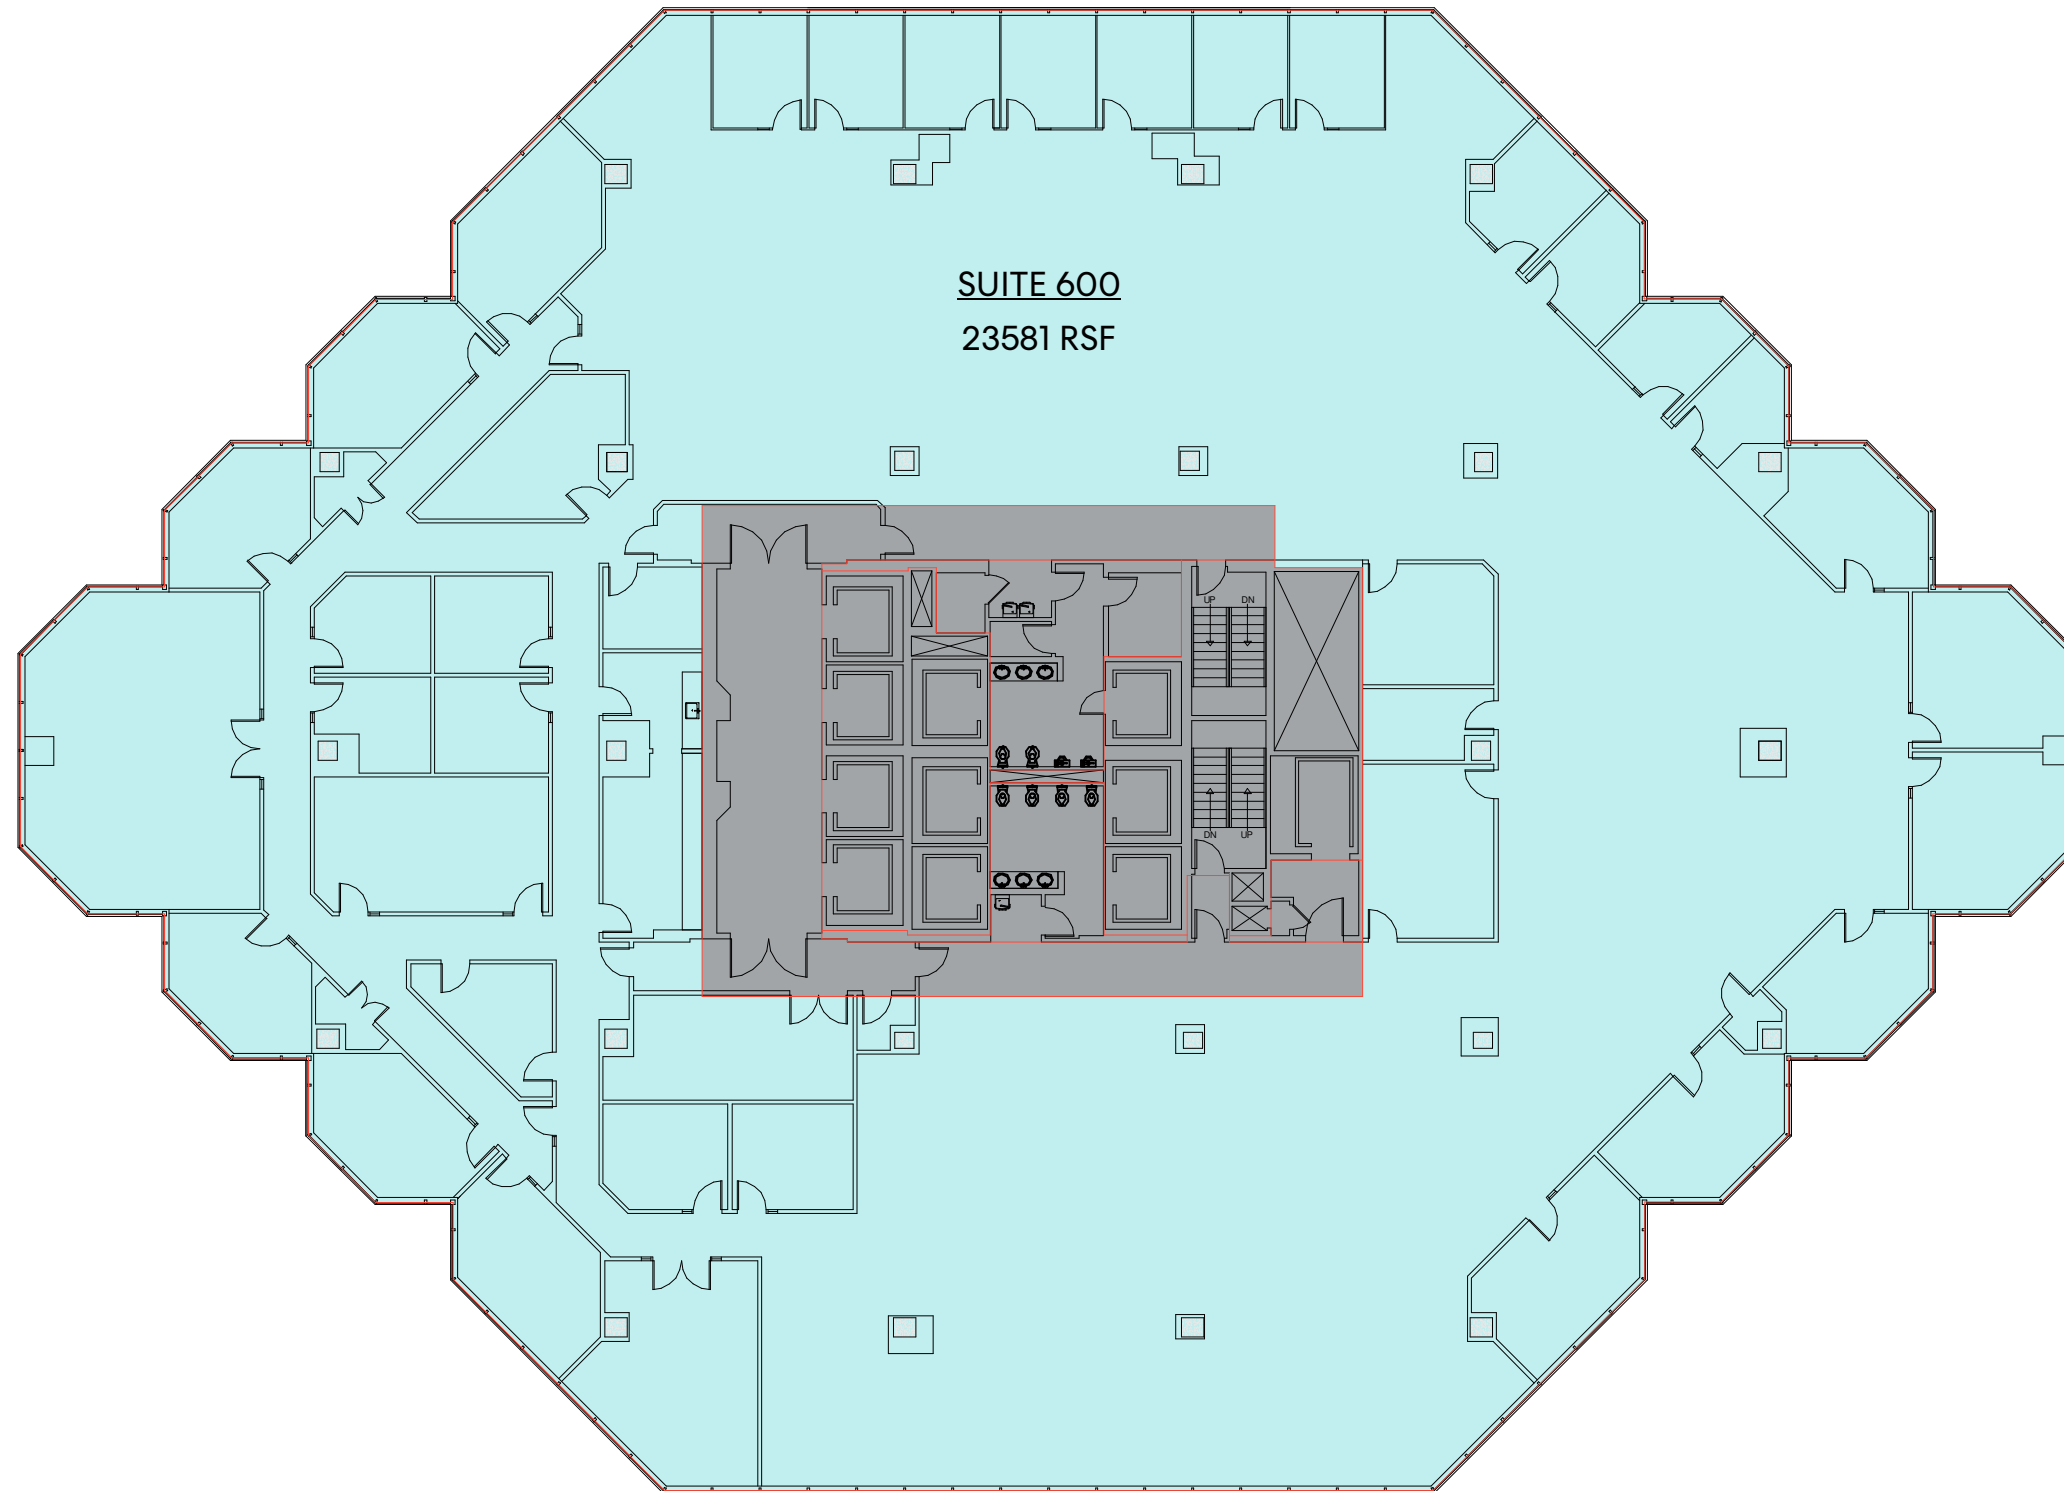

128 S TRYON

SUITE 600 - 23,581 RSF

AVAILABLE SUITE
BLDG CORE