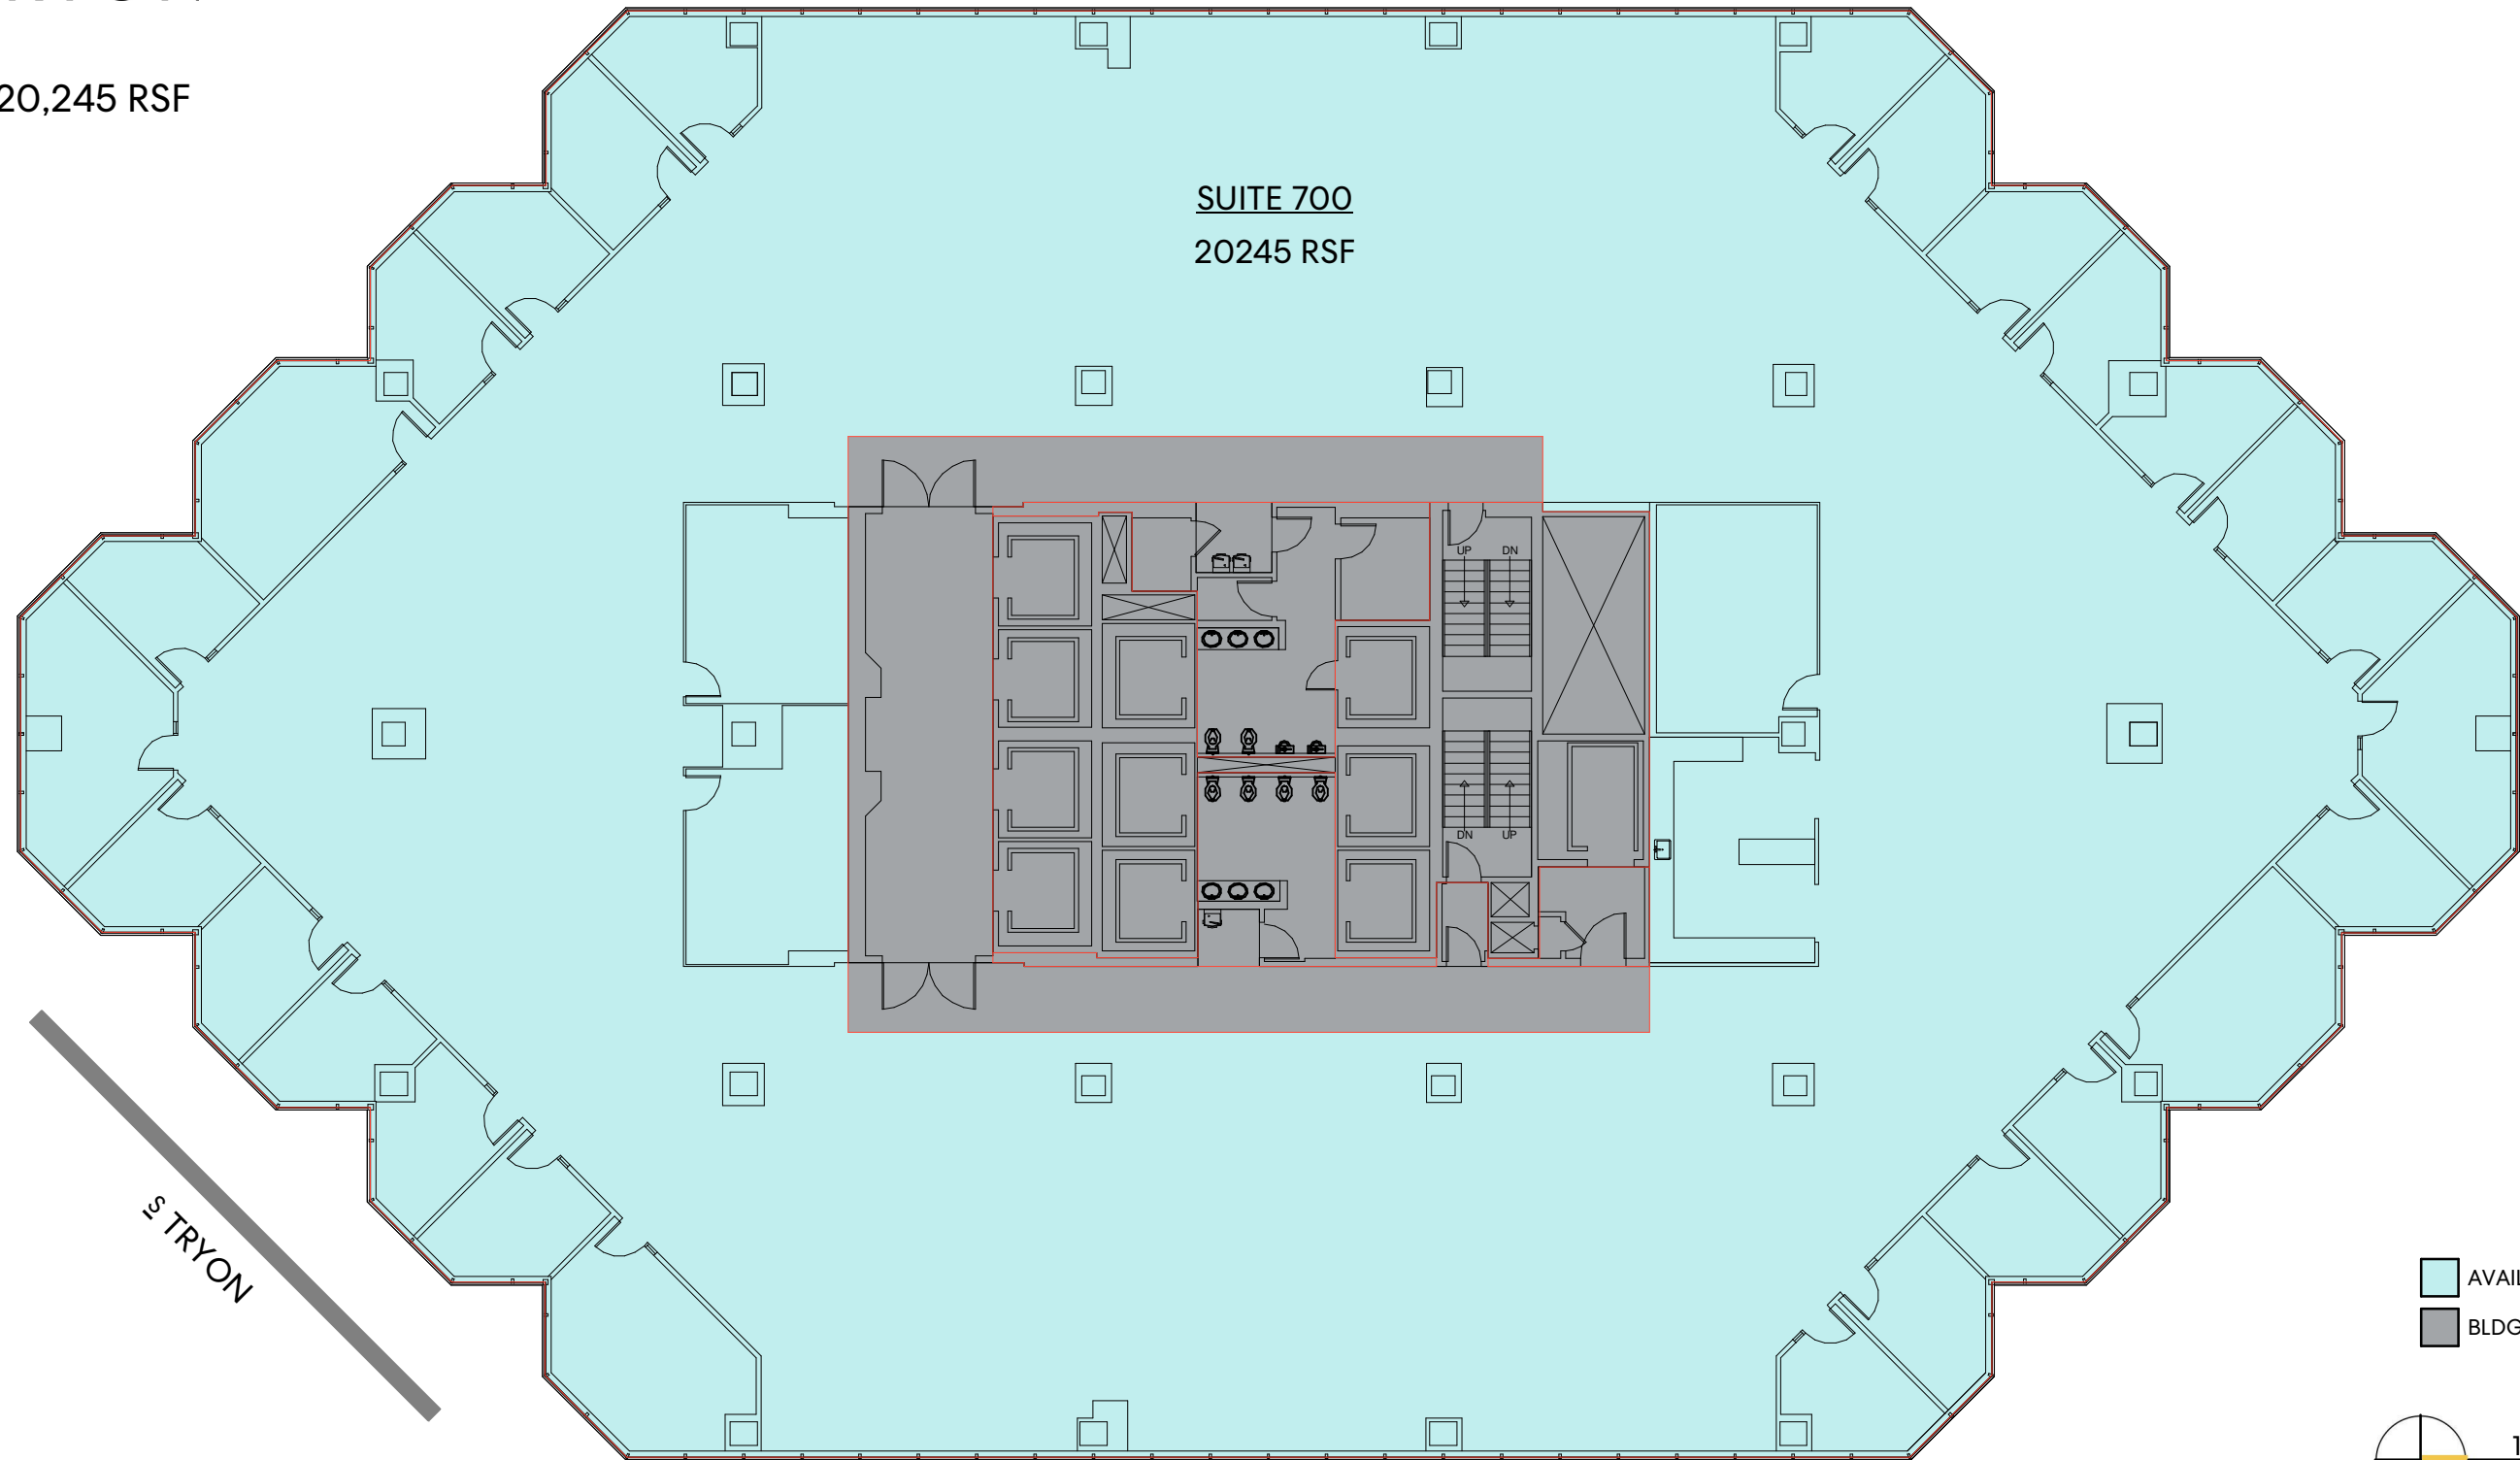

# 128 S TRYON

SUITE 700 - 20,245 RSF

- AVAILABLE SUITE
- BLDG CORE