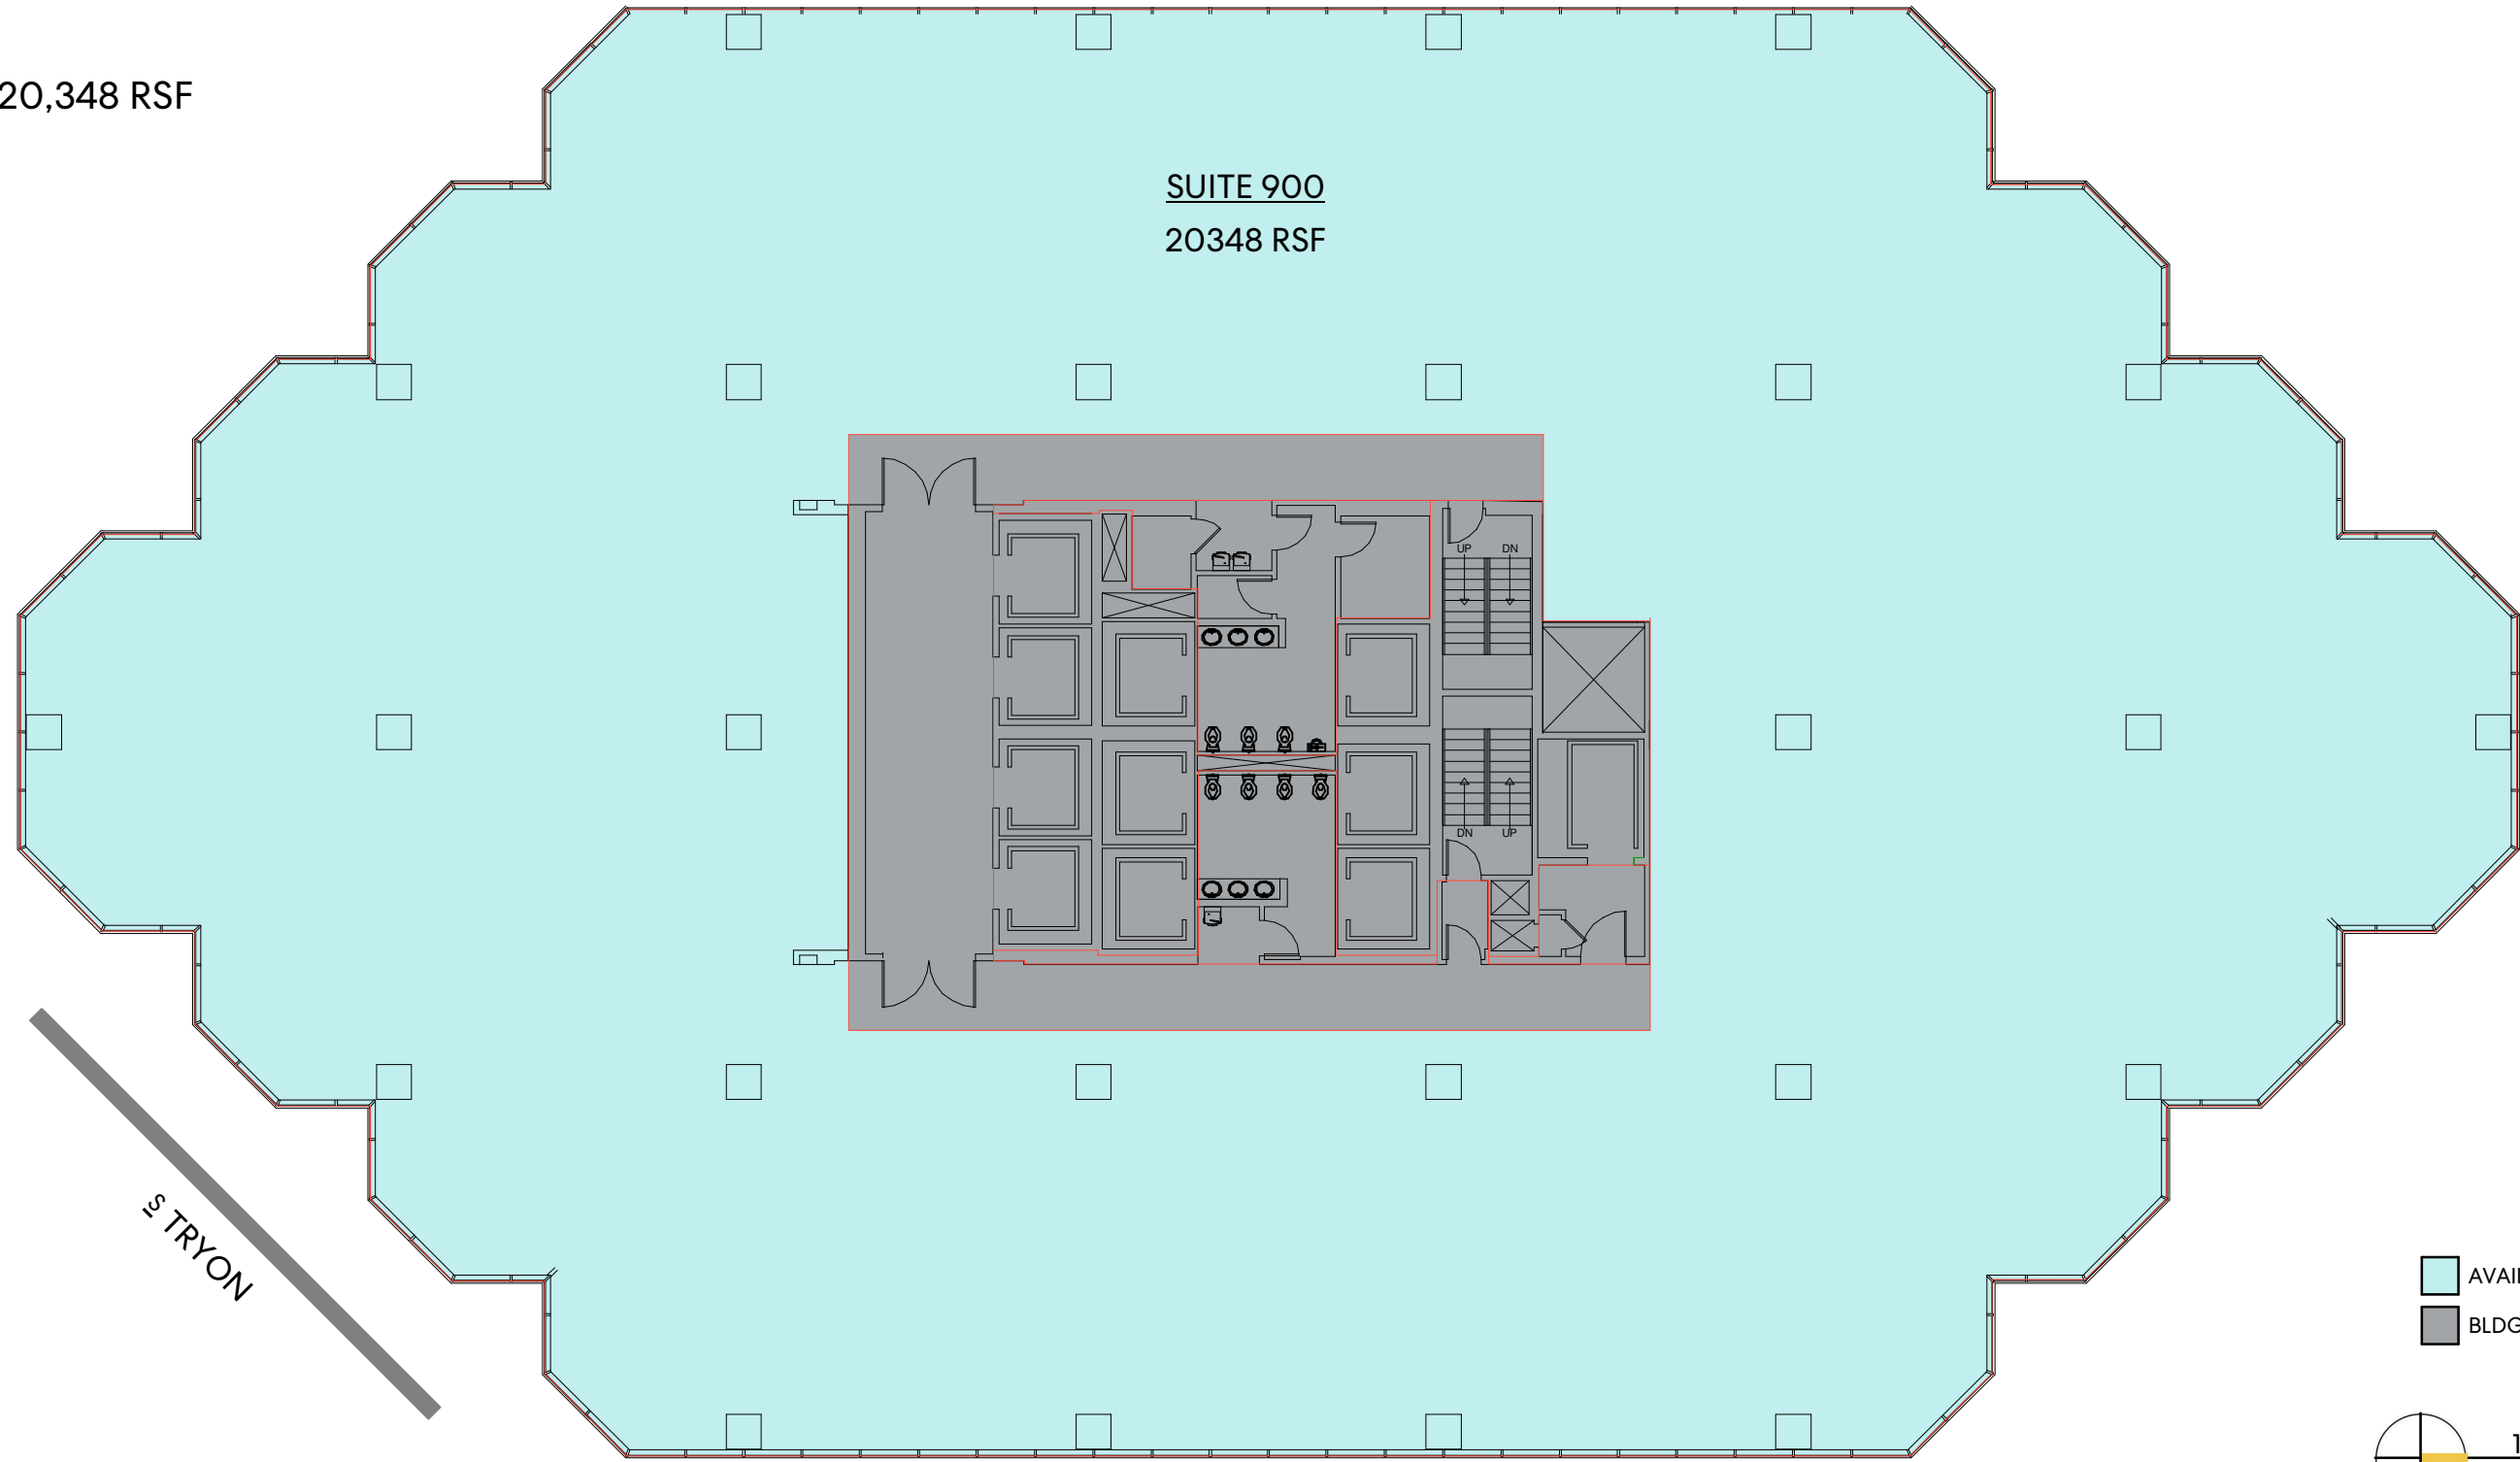

128 S TRYON

SUITE 900 - 20,348 RSF

SUITE 900
20348 RSF

S TRYON

-  AVAILABLE SUITE
-  BLDG CORE